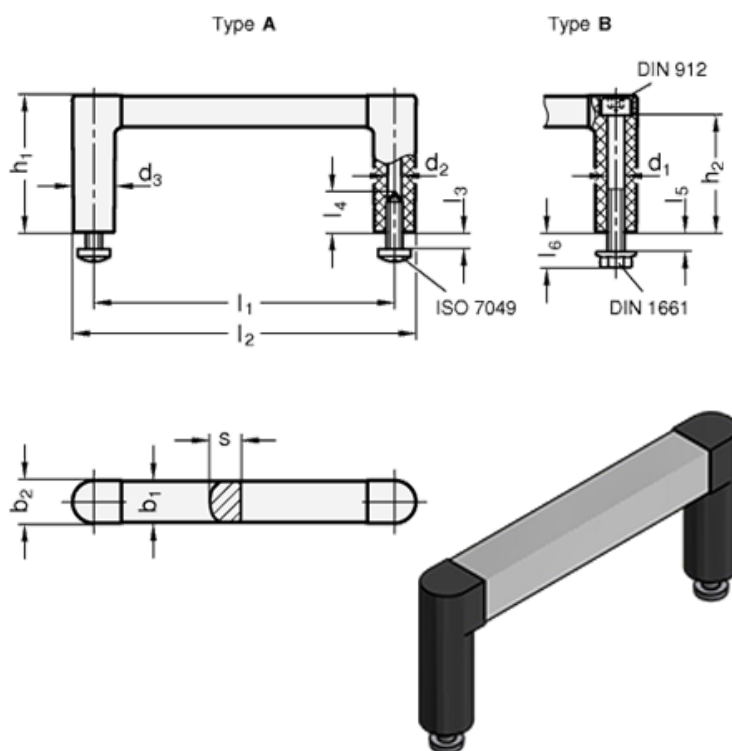

Data Sheet

Article number: 204231288AELS

Description: E+G Handle GN 423-12-88-A-ELS
- ELS natural / black, matte finish

Measures

b1 = 12	l2	= 100.5
b2 = 12.5	l3 Max.	= 5
d1 = -	l4 Min.	= 14
d2 = 4.3	l5 Max.	= 5
d3 = 12.5	l6	= 10.5
h1 = 40	s	= 9
h2 = 34.5	Weight (g)	= 31
l1 = 88		